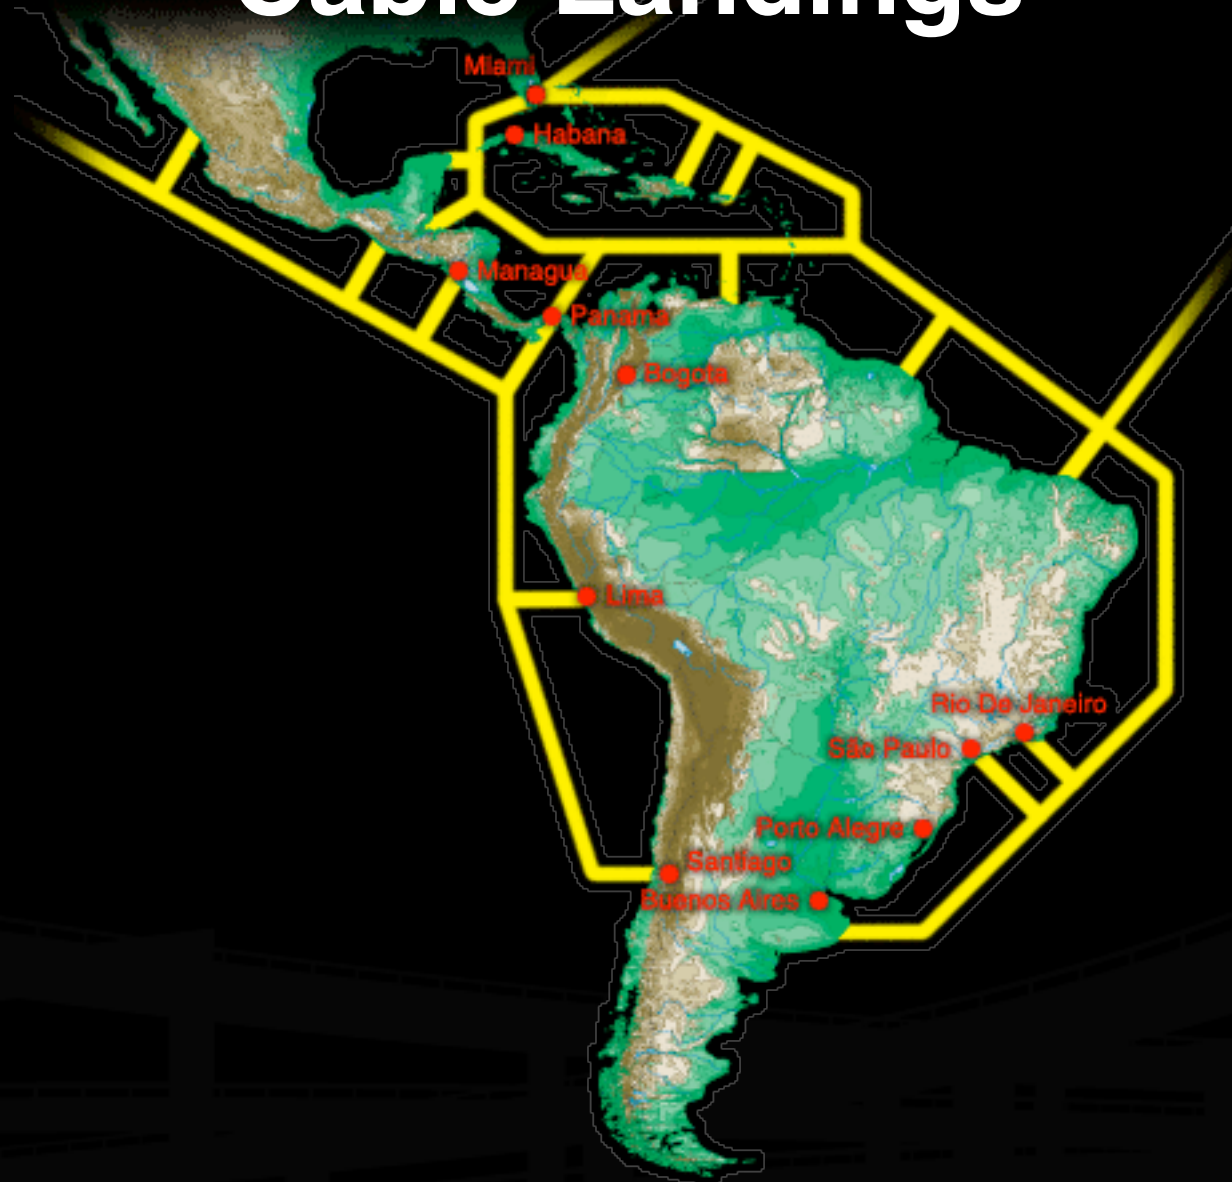

North America

Two Large Exchanges

Many Smaller Exchanges

Cable Landings

A Few of North America's 110 IXes

	Established	Participants	Traffic Volume
Palo Alto PAIX	1994	180	
Seattle SIX	1996	90	6 gbps
Miami NOTA	2001	89	5 gbps
New York IIX	1998	80	
Los Angeles LAAP	1995	75	
Ashburn Equinix	1999	72	
San Jose Equinix	2001	37	
Chicago Equinix	2001	36	
Toronto TORIX	2002	32	350 mbps
Portland NWAX	2002	15	

Africa

Two Large IXes

Eleven Smaller IXes

Cable Landings

Satellite Only

All 13 African IXes

	Established	Participants	Traffic Volume
Johannesburg JINX	December 1996	15	45 mbps
Cairo CAIX	December 2002	3	12 mbps
Maputo MozIX	July 2002	7	4 mbps
Nairobi KIXP	February 2002	11	3 mbps
Dar es Salaam TIX	January 2004	10	3 mbps
Kinshasa PdX	November 2002	4	1 mbps
Mbabane SZIXP	June 2004	3	128 kbps
Kigali	July 2004	6	400 kbps
Ibadan	March 2003	2	200 kbps
Zimbabwe ZINX	July 2001	5	
Mauritius MIXP	December 2005	7	
Accra GIXP	October 2005	4	
Kampala UIXP	July 2003	3	

Latin American & Caribbean Region

Two Large Exchanges

Eighteen Smaller Exchanges

Nine of those are in Brazil

Cable Landings

A Few of Latin America's 19 Exchanges

	Established	Participants	Traffic Volume
São Paulo	January 1998	45	1.3 gbps
Miami	September 2002	89	5 gbps
Buenos Aires	April 1998	45	500 mbps
Porto Alegre	2000	15	160 mbps
Curitiba	January 2002	11	90 mbps
Asuncion	2000	14	40 mbps
Quito	January 2003	6	25 mbps
Guayaquil	2003	6	15 mbps
Managua	April 2004	10	

Asia-Pacific

Three Large Exchanges

Many Medium-Sized Exchanges

Cable Landings

A Few of the 53 Asia-Pacific IXes

	Established	Participants	Traffic Volume
Seoul	1996	148	300 gbps
Tokyo	1996	275	180 gbps
Hong Kong	1995	69	80 gbps
Beijing	2000	8	50 gbps
Osaka	1998	30	5 gbps
Jakarta	1997	99	4 gbps
Taipei	1998	77	2 gbps
Wellington	1996	123	
Auckland	1999	48	
Perth	1997	52	550 mbps
Singapore	2001	12	500 mbps