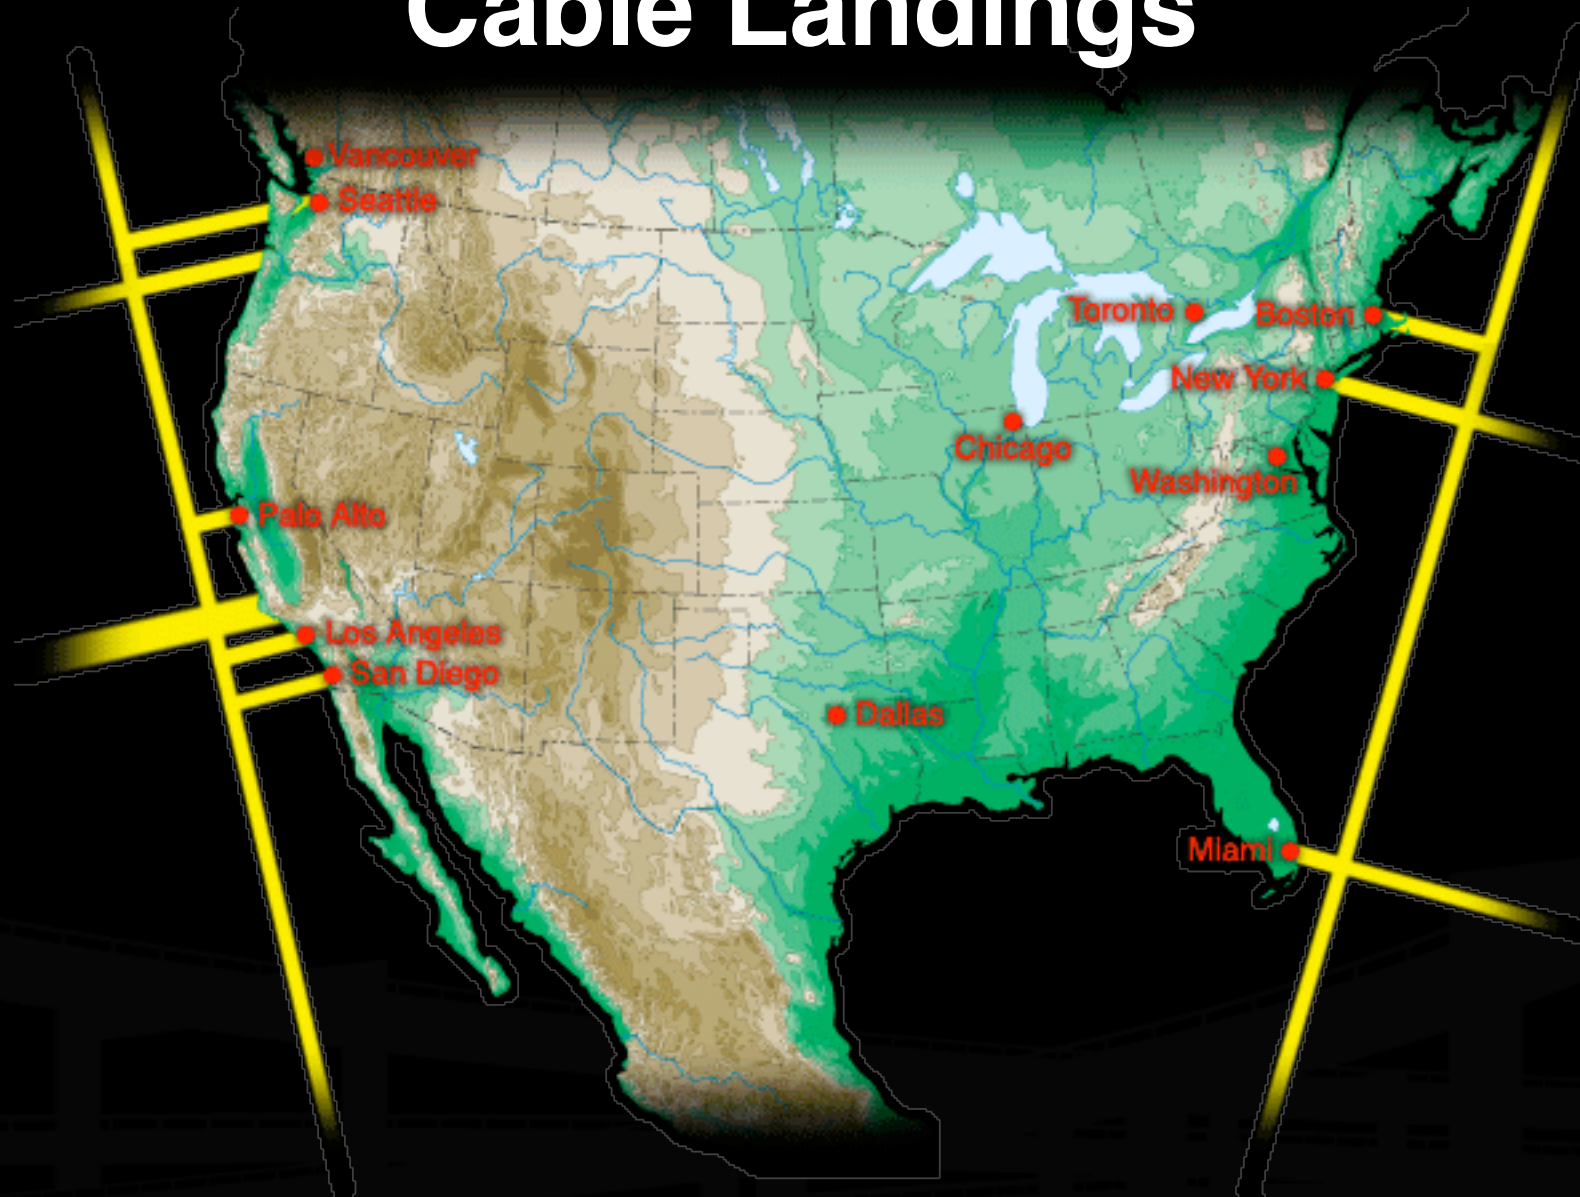

Cable Landings

A Few of Europe's 70 IXes

	Established	Participants	Traffic Volume
Amsterdam AMS-IX	1997	212	53 gbps
London LINX	1996	169	49 gbps
Frankfurt DE-CIX	1995	140	28 gbps
Stockholm NetNod	1997	35	13 gbps
Milan MIX	2000	56	8 gbps
Prague NIX	1996	50	6 gbps
London XchangePoint	2001	166	6 gbps
Vienna VIX	1996	82	5 gbps
Gothenburg NetNod	2002	11	2 gbps
Rome NaMeX	1995	15	2 gbps

North America

Two Large Exchanges

Many Smaller Exchanges

Cable Landings

A Few of North America's 110 IXes

	Established	Participants	Traffic Volume
Palo Alto PAIX	1994	180	
Seattle SIX	1996	90	6 gbps
Miami NOTA	2001	89	5 gbps
New York IIX	1998	80	
Los Angeles LAAP	1995	75	
Ashburn Equinix	1999	72	
San Jose Equinix	2001	37	
Chicago Equinix	2001	36	
Toronto TORIX	2002	32	350 mbps
Portland NWAX	2002	15	

Africa

Two Large IXes

Eleven Smaller IXes

Cable Landings

Satellite Only

All 13 African IXes

	Established	Participants	Traffic Volume
Johannesburg JINX	December 1996	15	45 mbps
Cairo CAIX	December 2002	3	12 mbps
Maputo MozIX	July 2002	7	4 mbps
Nairobi KIXP	February 2002	11	3 mbps
Dar es Salaam TIX	January 2004	10	3 mbps
Kinshasa PdX	November 2002	4	1 mbps
Mbabane SZIXP	June 2004	3	128 kbps
Kigali	July 2004	6	400 kbps
Ibadan	March 2003	2	200 kbps
Zimbabwe ZINX	July 2001	5	
Mauritius MIXP	December 2005	7	
Accra GIXP	October 2005	4	
Kampala UIXP	July 2003	3	

Latin American & Caribbean Region

Two Large Exchanges

Eighteen Smaller Exchanges

Nine of those are in Brazil

Cable Landings

A Few of Latin America's 19 Exchanges

	Established	Participants	Traffic Volume
São Paulo	January 1998	45	1.3 gbps
Miami	September 2002	89	5 gbps
Buenos Aires	April 1998	45	500 mbps
Porto Alegre	2000	15	160 mbps
Curitiba	January 2002	11	90 mbps
Asuncion	2000	14	40 mbps
Quito	January 2003	6	25 mbps
Guayaquil	2003	6	15 mbps
Managua	April 2004	10	