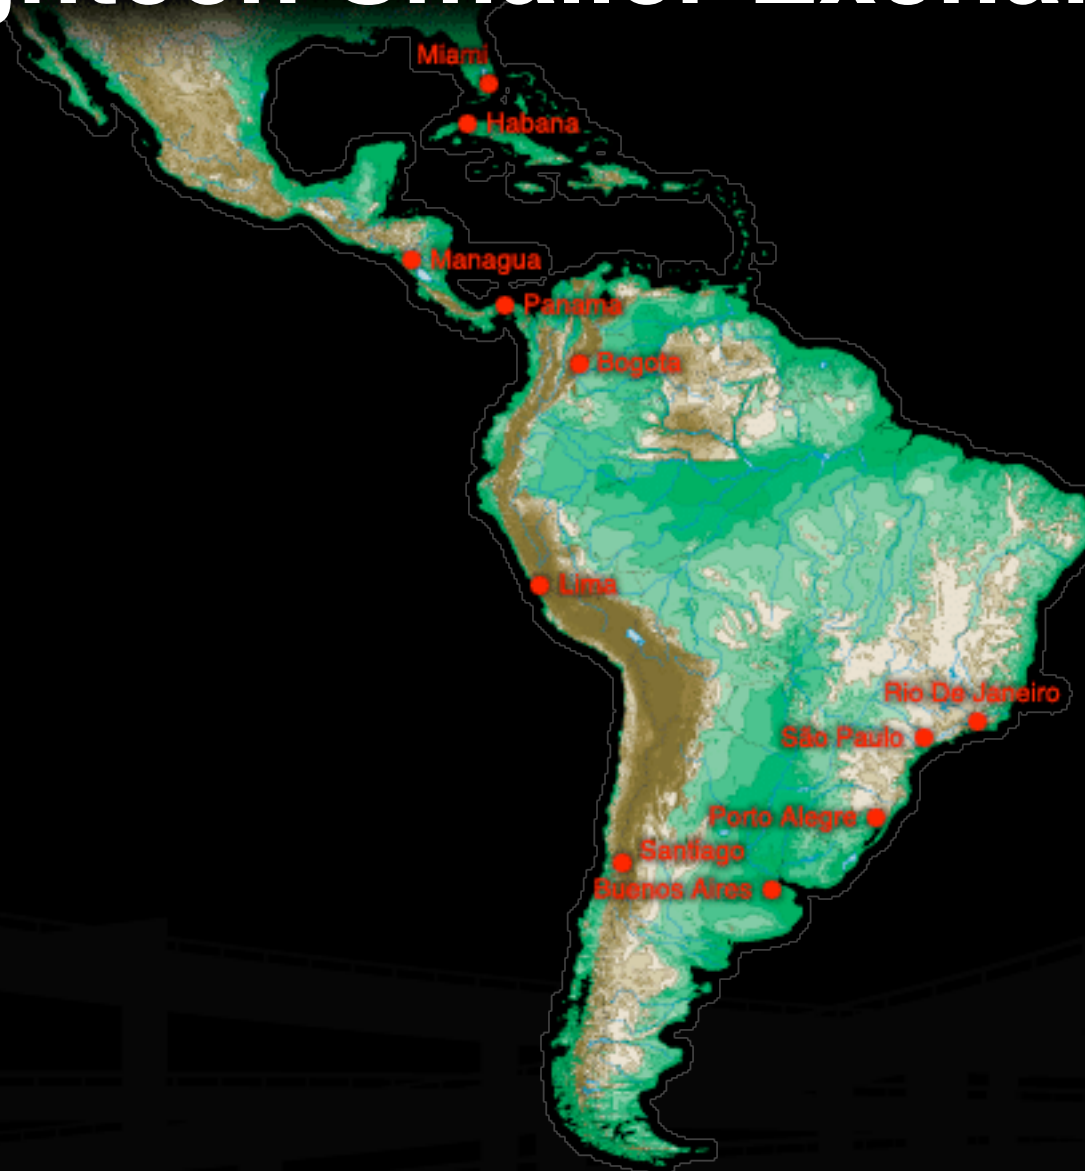

North America

Two Large Exchanges

Many Smaller Exchanges

Cable Landings

A Few of North America's 110 IXes

	Established	Participants	Traffic Volume
Palo Alto PAIX	1994	180	
Seattle SIX	1996	90	6 gbps
Miami NOTA	2001	89	5 gbps
New York IIX	1998	80	
Los Angeles LAAP	1995	75	
Ashburn Equinix	1999	72	
San Jose Equinix	2001	37	
Chicago Equinix	2001	36	
Toronto TORIX	2002	32	350 mbps
Portland NWAX	2002	15	

Africa

Two Large IXes

Eleven Smaller IXes

Cable Landings

Satellite Only

All 13 African IXes

	Established	Participants	Traffic Volume
Johannesburg JINX	December 1996	15	45 mbps
Cairo CAIX	December 2002	3	12 mbps
Maputo MozIX	July 2002	7	4 mbps
Nairobi KIXP	February 2002	11	3 mbps
Dar es Salaam TIX	January 2004	10	3 mbps
Kinshasa PdX	November 2002	4	1 mbps
Mbabane SZIXP	June 2004	3	128 kbps
Kigali	July 2004	6	400 kbps
Ibadan	March 2003	2	200 kbps
Zimbabwe ZINX	July 2001	5	
Mauritius MIXP	December 2005	7	
Accra GIXP	October 2005	4	
Kampala UIXP	July 2003	3	

Latin American & Caribbean Region

Two Large Exchanges

Eighteen Smaller Exchanges

Nine of those are in Brazil

Cable Landings

A Few of Latin America's 19 Exchanges

	Established	Participants	Traffic Volume
São Paulo	January 1998	45	1.3 gbps
Miami	September 2002	89	5 gbps
Buenos Aires	April 1998	45	500 mbps
Porto Alegre	2000	15	160 mbps
Curitiba	January 2002	11	90 mbps
Asuncion	2000	14	40 mbps
Quito	January 2003	6	25 mbps
Guayaquil	2003	6	15 mbps
Managua	April 2004	10	

Asia-Pacific

Three Large Exchanges

Many Medium-Sized Exchanges

Cable Landings

A Few of the 53 Asia-Pacific IXes

	Established	Participants	Traffic Volume
Seoul	1996	148	300 gbps
Tokyo	1996	275	180 gbps
Hong Kong	1995	69	80 gbps
Beijing	2000	8	50 gbps
Osaka	1998	30	5 gbps
Jakarta	1997	99	4 gbps
Taipei	1998	77	2 gbps
Wellington	1996	123	
Auckland	1999	48	
Perth	1997	52	550 mbps
Singapore	2001	12	500 mbps