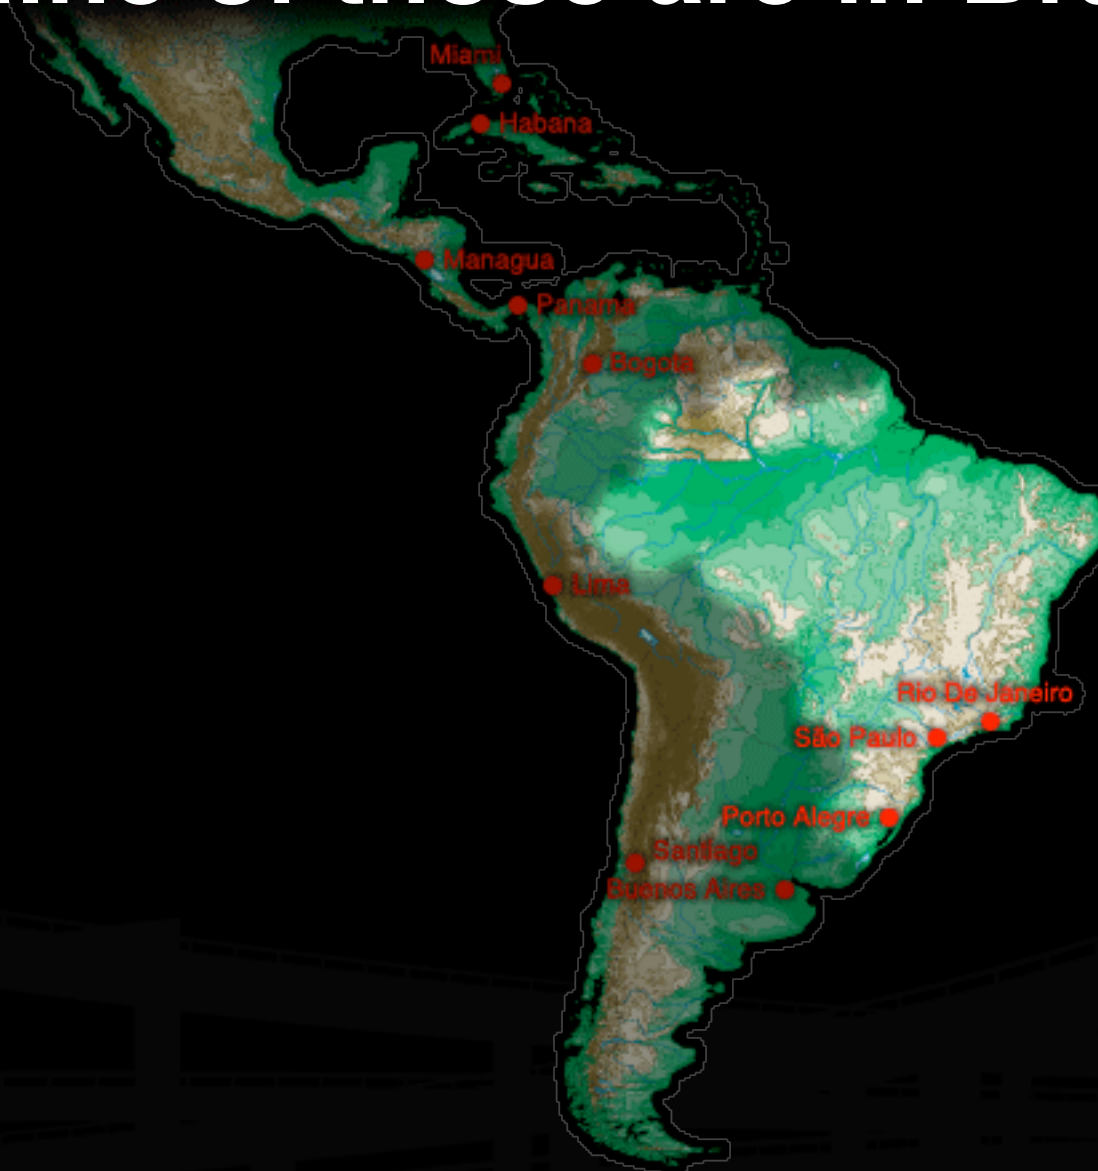

North America

Two Large Exchanges

Many Smaller Exchanges

Cable Landings

A Few of North America's 110 IXes

	Established	Participants	Traffic Volume
Palo Alto PAIX	1994	180	
Seattle SIX	1996	90	6 gbps
Miami NOTA	2001	89	5 gbps
New York IIX	1998	80	
Los Angeles LAAP	1995	75	
Ashburn Equinix	1999	72	
San Jose Equinix	2001	37	
Chicago Equinix	2001	36	
Toronto TORIX	2002	32	350 mbps
Portland NWAX	2002	15	

Africa

Two Large IXes

Eleven Smaller IXes

Cable Landings

Satellite Only

All 13 African IXes

	Established	Participants	Traffic Volume
Johannesburg JINX	December 1996	15	45 mbps
Cairo CAIX	December 2002	3	12 mbps
Maputo MozIX	July 2002	7	4 mbps
Nairobi KIXP	February 2002	11	3 mbps
Dar es Salaam TIX	January 2004	10	3 mbps
Kinshasa PdX	November 2002	4	1 mbps
Mbabane SZIXP	June 2004	3	128 kbps
Kigali	July 2004	6	400 kbps
Ibadan	March 2003	2	200 kbps
Zimbabwe ZINX	July 2001	5	
Mauritius MIXP	December 2005	7	
Accra GIXP	October 2005	4	
Kampala UIXP	July 2003	3	

Latin American & Caribbean Region

Two Large Exchanges

Eighteen Smaller Exchanges

Nine of those are in Brazil

Cable Landings

A Few of Latin America's 19 Exchanges

	Established	Participants	Traffic Volume
São Paulo	January 1998	45	1.3 gbps
Miami	September 2002	89	5 gbps
Buenos Aires	April 1998	45	500 mbps
Porto Alegre	2000	15	160 mbps
Curitiba	January 2002	11	90 mbps
Asuncion	2000	14	40 mbps
Quito	January 2003	6	25 mbps
Guayaquil	2003	6	15 mbps
Managua	April 2004	10	

Asia-Pacific

Three Large Exchanges

Many Medium-Sized Exchanges

Cable Landings

A Few of the 53 Asia-Pacific IXes

	Established	Participants	Traffic Volume
Seoul	1996	148	300 gbps
Tokyo	1996	275	180 gbps
Hong Kong	1995	69	80 gbps
Beijing	2000	8	50 gbps
Osaka	1998	30	5 gbps
Jakarta	1997	99	4 gbps
Taipei	1998	77	2 gbps
Wellington	1996	123	
Auckland	1999	48	
Perth	1997	52	550 mbps
Singapore	2001	12	500 mbps