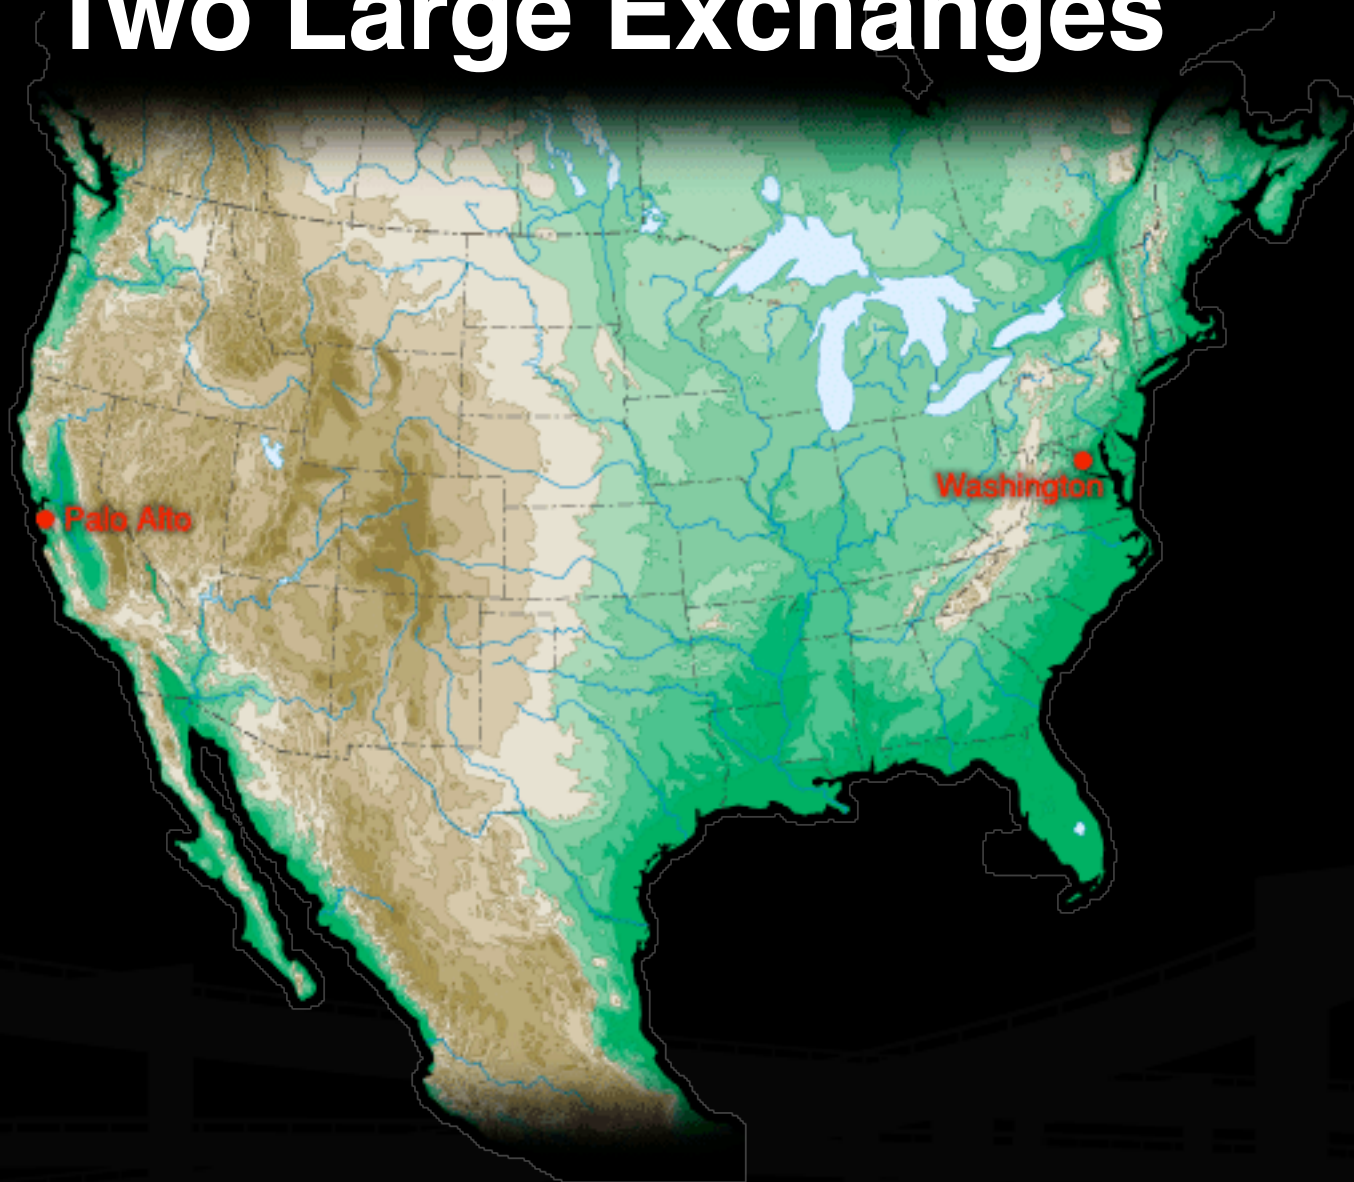

Cable Landings

A Few of Europe's 70 IXes

	Established	Participants	Traffic Volume
Amsterdam AMS-IX	1997	212	53 gbps
London LINX	1996	169	49 gbps
Frankfurt DE-CIX	1995	140	28 gbps
Stockholm NetNod	1997	35	13 gbps
Milan MIX	2000	56	8 gbps
Prague NIX	1996	50	6 gbps
London XchangePoint	2001	166	6 gbps
Vienna VIX	1996	82	5 gbps
Gothenburg NetNod	2002	11	2 gbps
Rome NaMeX	1995	15	2 gbps

North America

Two Large Exchanges

Many Smaller Exchanges

Cable Landings

A Few of North America's 110 IXes

	Established	Participants	Traffic Volume
Palo Alto PAIX	1994	180	
Seattle SIX	1996	90	6 gbps
Miami NOTA	2001	89	5 gbps
New York IIX	1998	80	
Los Angeles LAAP	1995	75	
Ashburn Equinix	1999	72	
San Jose Equinix	2001	37	
Chicago Equinix	2001	36	
Toronto TORIX	2002	32	350 mbps
Portland NWAX	2002	15	

Latin American & Caribbean Region

Two Large Exchanges

Eighteen Smaller Exchanges

Nine of those are in Brazil

Cable Landings

A Few of Latin America's 19 Exchanges

	Established	Participants	Traffic Volume
São Paulo	January 1998	45	1.3 gbps
Miami	September 2002	89	5 gbps
Buenos Aires	April 1998	45	500 mbps
Porto Alegre	2000	15	160 mbps
Curitiba	January 2002	11	90 mbps
Asuncion	2000	14	40 mbps
Quito	January 2003	6	25 mbps
Guayaquil	2003	6	15 mbps
Managua	April 2004	10	